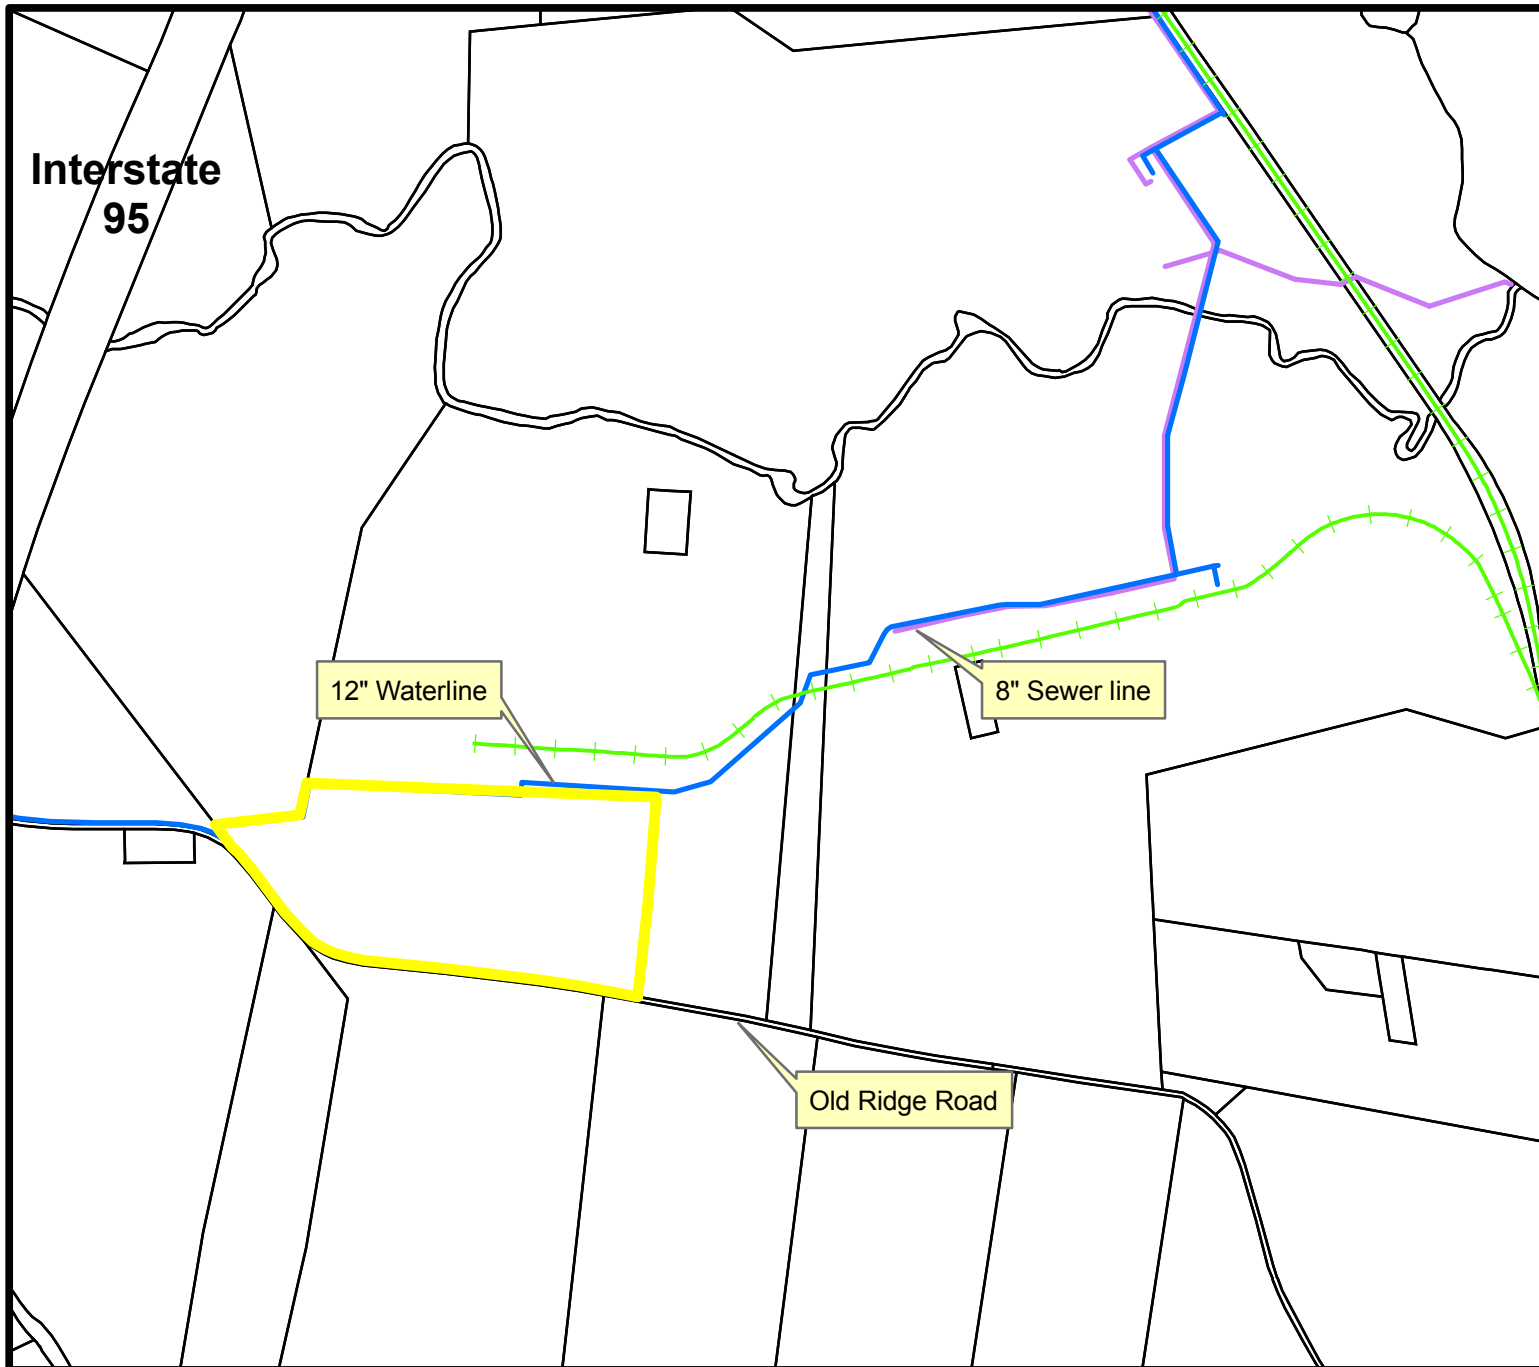

# Old Ridge Road Site

## Legend

- Old Ridge Road Site
- Buckingham Branch Rail
- Waterlines
- Sewer Lines
- Parcels/Owners