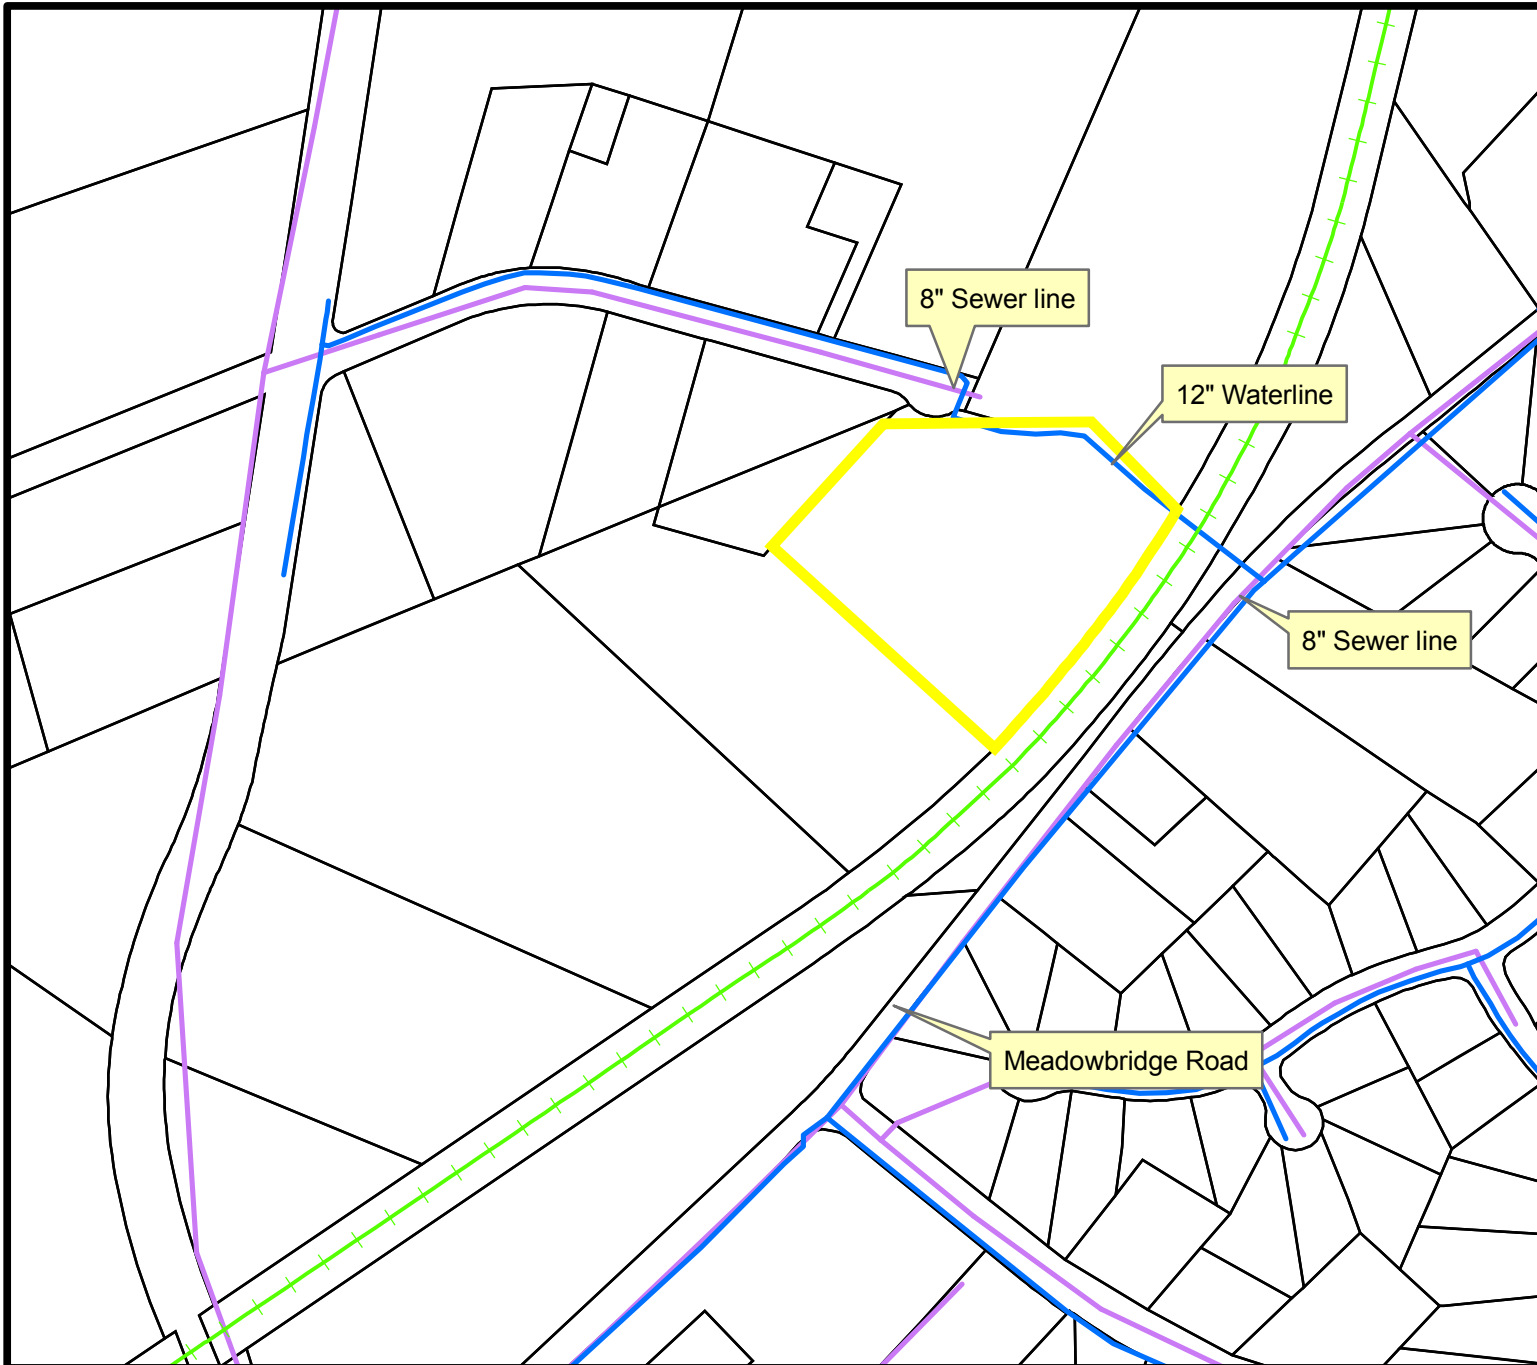

# Consumat Site

- Legend**
- Consumat Site
  - Buckingham Branch Rail
  - Waterlines
  - Parcels/Owners
  - Sewer Lines